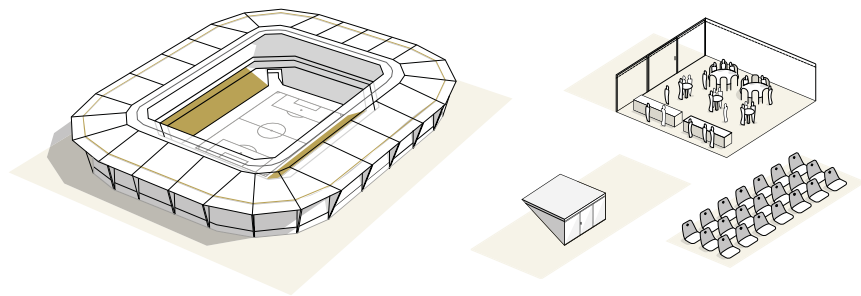

Areas highlighted are representative views and may be subject to further change on final completion of the stadium. All designs and data are indicative and may be subject to change and variation.